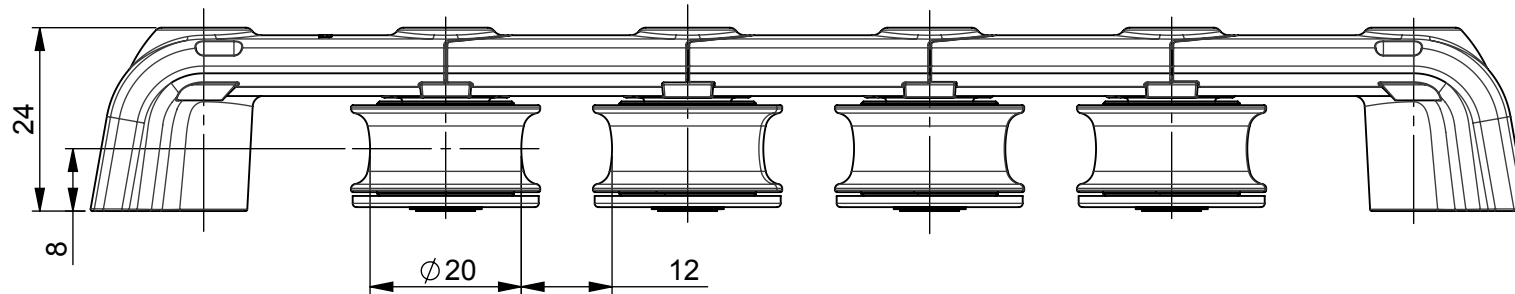

NOTES:

WEIGHT = 104g
DO NOT OVER TIGHTEN FIXINGS

spinlock		T25-4(2D)_MAR13	
ALL DIMENSIONS IN MM		LINE SIZE	UP TO Ø10MM
SCALE	1:1	PAGE SIZE	6 x M5 CSK A4-70
			(297 x 210) A4
		MAX LOAD	N/A