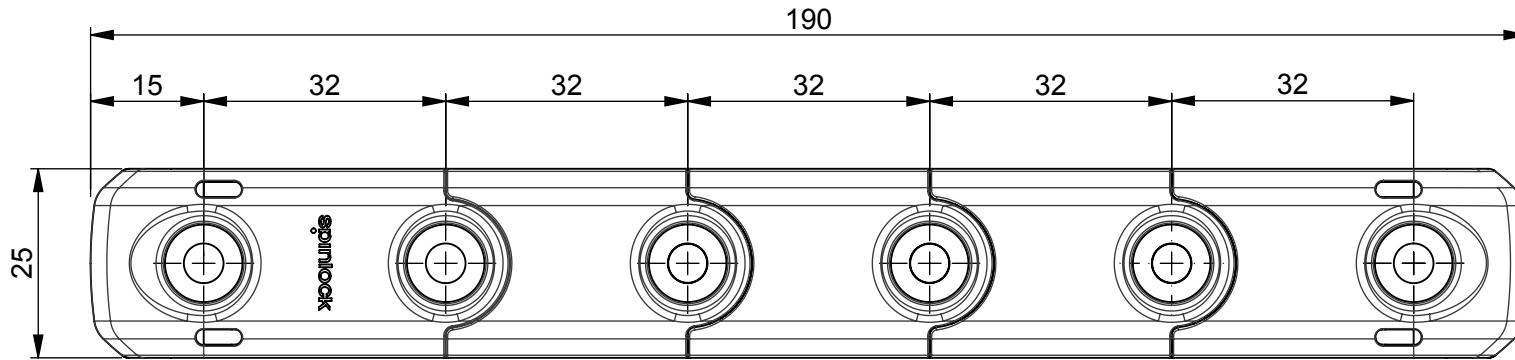

NOTES:

WEIGHT = 104g
DO NOT OVER TIGHTEN FIXINGS

spinlock		T25-4(2D)_MAR13	
ALL DIMENSIONS IN MM		LINE SIZE	UP TO Ø10MM
SCALE	1:1	PAGE SIZE	6 x M5 CSK A4-70
			(297 x 210) A4
		MAX LOAD	N/A